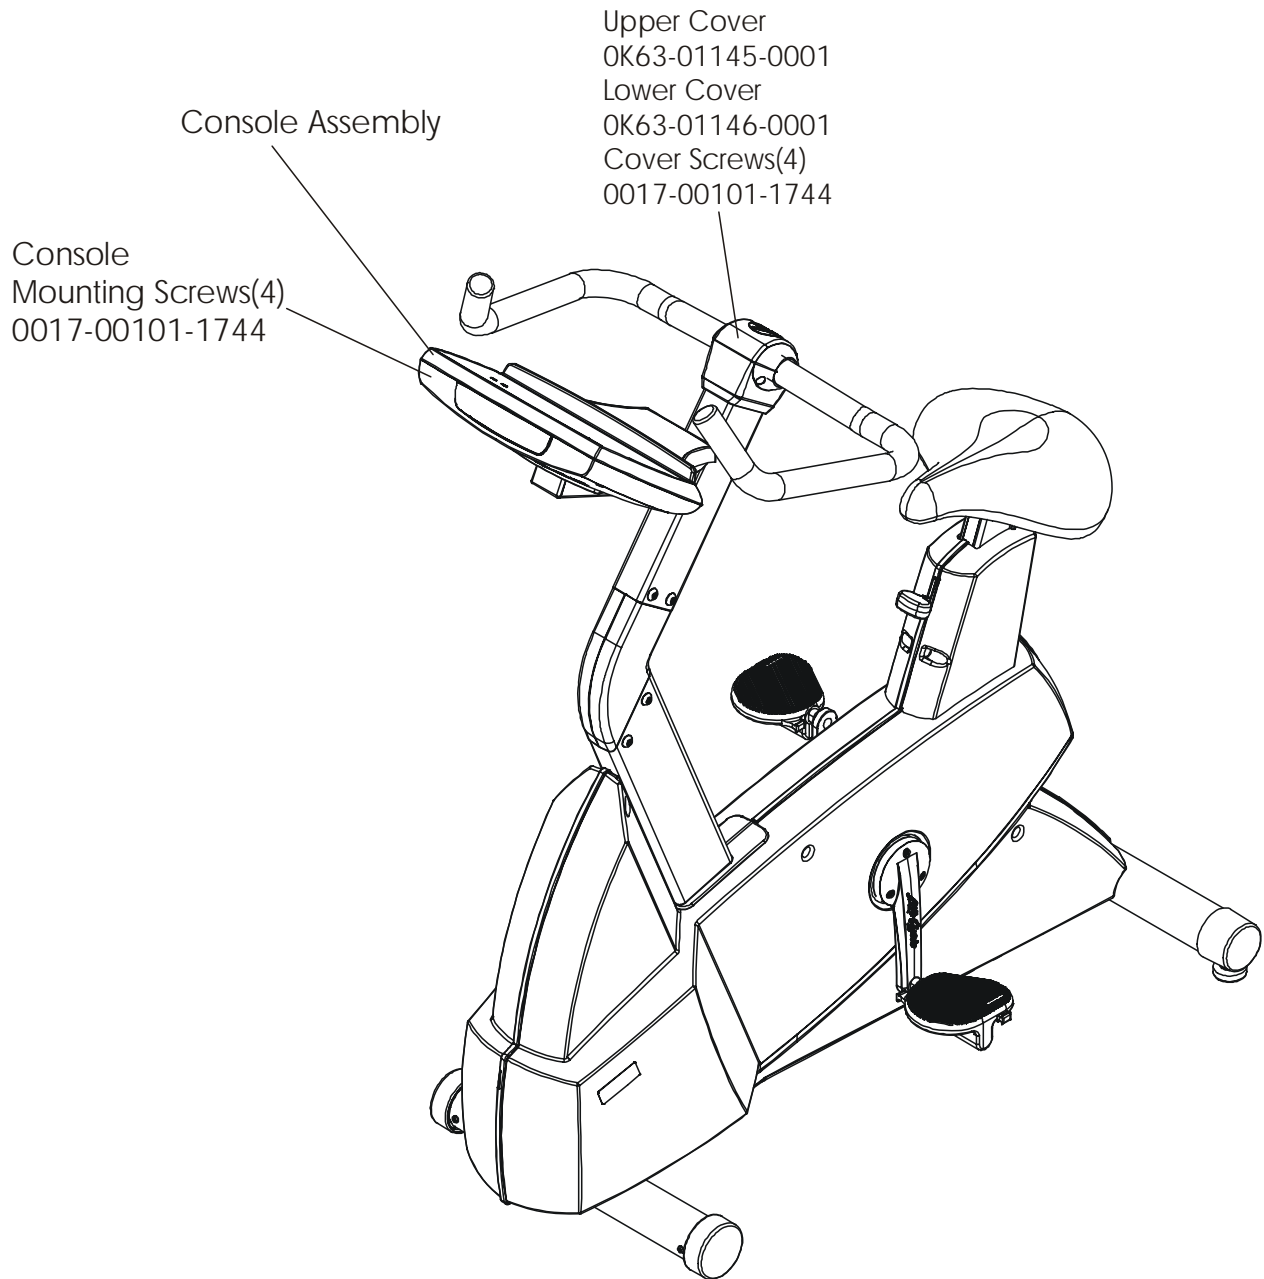

**NOTE: ADDING THE BOLT ON LCD SCREEN TO THE
93CW-0XXX-02 MAKES THE UNIT A 93CER-0XXX-02.**

	Page
CONSOLE AND RELATED COMPONENTS.....	4
CONSOLE MOUNTING SCREWS AND POLAR COVERS.....	5
ALTERNATOR W/PULLEY	6
CRANKSHAFT AND BEARING ASSEMBLY.....	7
INTERMEDIATE SHAFT AND BEARING ASSEMBLY.....	8
SEAT LATCH ASSEMBLY.....	9
SEAT POST ASSEMBLY	10
SEAT POST SHROUDS.....	11
IDLER BRACKET ASSEMBLY.....	12
CONSOLE SUPPORT ASSEMBLY.....	13
LEFT SIDE SHROUD AND CRANKARM.....	14
RIGHT SIDE SHROUD AND CRANKARM.....	15
PCB MOUNTING BRACKET ASSEMBLY.....	16
FRONT WHEELS.....	17
RESISTOR ASSEMBLY.....	18
HANDLEBAR ASSEMBLY.....	19
BELTS.....	20
CABLES.....	21

ARCTIC SILVER 93CW
Console Mtg. Screws & Polar Covers

93CW-0XXX-02
S/N CCM100000 and up

ARCTIC SILVER 93CW
Alternator w/Pulley-AK63-00093-0000

93CW-0XXX-02
S/N CCM100000 and up

ARCTIC SILVER 93CW
Crankshaft and Bearing Assembly

93CW-0XXX-02
S/N CCM100000 and up

ARCTIC SILVER 93CW

Intermediate Shaft and Bearing Assembly

93CW-0XXX-02

S/N CCM100000 and up

Clutch Assembly
AK63-00026-0000
(not included in kit)

Magnet
118E-00001-0124
(not included in kit)